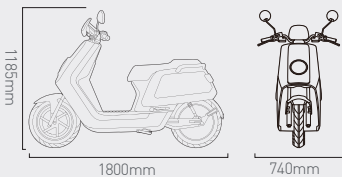

NIU iGT Cargo

APP - CONNECTED

NIU ENERGY™-LITHIUM BATTERY

BOSCH MOTOR

125-150^{KM*}

RANGE

4.5_H / 7_H

SINGLE / DUAL
BATTERY CHARGE TIME

3500_W

CONTINUOUS POWER

OVERVIEW

Colour	●
Vehicle Weight (inc. battery/batteries)	110Kg
Front Tire	90/90-12
Rear Tire	120/70-12
Seat Height	790mm
Seating Capacity	1
Speed Variants	70km/h

HIGHLIGHTS

30 Mins Max Continuous Output	3500W
Rated Power	3000W
Removable Battery Pack Weight	11.5Kg x 2
Dual Battery Charge Time	7 Hours (35Ah) 60V
Voltage	60V
Fast Charging	Yes
Battery Cell Type	18650 Lithium Ion
Rear Storage Box	Available Accessory
USB Charging Port	Standard
Motor Brand	Bosch GmbH
Load Capacity (inc. Passengers & Cargo)	269Kg